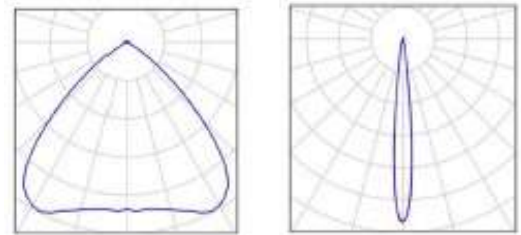

Beam Angles:

7 rows at 11° for exceptional long distance penetration, allowing visual ball tracking to over 300 yards.

2 rows at 40° to pick up the highest point of the flight arc, and to blend light channels, avoiding dark spots.

Intelligent Beam Angle Mix

SPECIFICATIONS

- Power: 700w
- Power Input: 90 to 295 VAC, 50-60Hz
- Working Temperature: -25°C to 55°C
- Waterproof: IP66
- Lumens: 105,000
- Power Supply: Integrated Mean Well
- LED Chip: CREE/OSRAM SMD
- Dimensions: 607x440x208mm
- Weight: 16.3kg