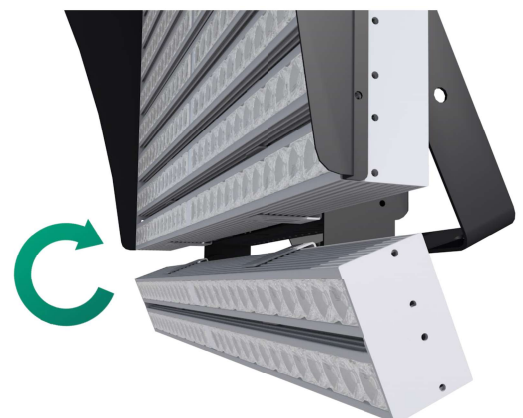

With 11 rows of high efficiency LEDs, each LED MAX unit has a total of 308 lights, illuminating your outfield with crisp, white daylight. The focussed beams and integrated cowl minimise light pollution.

Beam Angles:

7 rows at 11° for exceptional long distance penetration, allowing visual ball tracking to over 300 yards.

2 rows at 40° to pick up the highest point of the flight arc, and to blend light channels, avoiding dark spots.

2 rows at 90° with tilt option, for unparalleled short game area illumination and to eliminate shadow issues at multi storey ranges.

WHAT'S IN THE BOX?

- 1 x LED MAX 700w light unit
- 1 x adjustable, aluminium mounting bracket
- Nuts, bolts and washers
- Connects directly to your 110/230v 13A supply

Intelligent Beam Angle Mix

SPECIFICATIONS

- Power: 700w
- Power Input: 90 to 295 VAC, 50-60Hz
- Working Temperature: -25°C to 55°C
- Waterproof: IP66
- Lumens: 105,000
- Power Supply: Integrated Mean Well
- LED Chip: CREE/OSRAM SMD
- Dimensions: 607x440x208mm
- Weight: 16.3kg